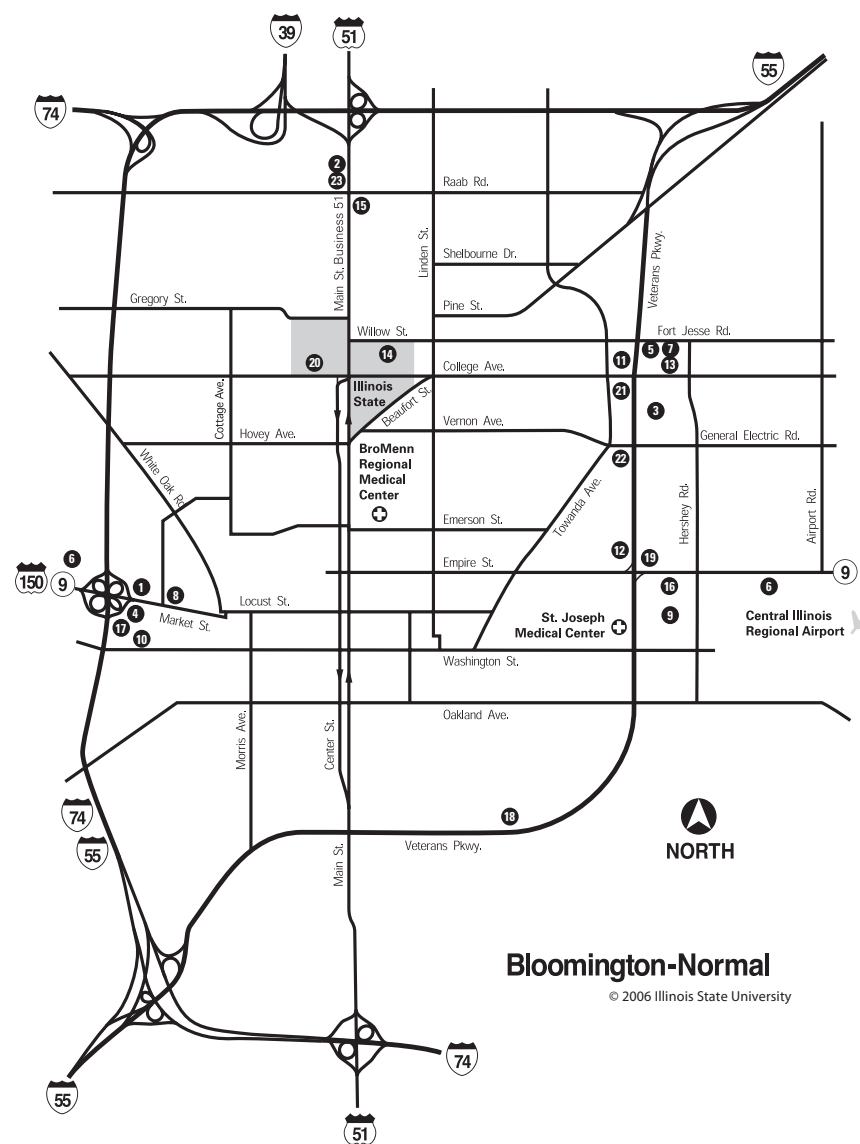

From the south

Exit I-55 North at the Bloomington-Normal Business 51 exit (#165A). The ramp exits onto Main Street (heading south). Continue traveling on Main Street. As you near the Illinois State campus, you should watch for and continue past stoplights at Raab Road and Gregory Street. At the next light, you will turn left onto Willow Street. Go a couple of blocks and turn right on Normal Avenue. Straight ahead is the Bone Student Center parking lot, where you should park your car.

From the east or west

Take I-74 to I-55 North. Exit I-55 at the Bloomington-Normal Business 51 exit (#165A). The ramp exits to a stoplight where you will turn left (south) onto Main Street. Continue traveling on Main Street. As you near the Illinois State campus, you should watch for and continue past stoplights at Raab Road and Gregory Street. At the next light, you will turn left onto Willow Street. Go a couple of blocks and turn right on Normal Avenue. Straight ahead is the Bone Student Center parking lot, where you should park your car.

All visitors

You should park in the Bone Student Center visitor parking lot. Continue to the Prairie Room of the Bone Student Center for check-in. During check-in, you will receive a parking pass valid only for the Bone Student Center visitor parking lot.

1. 1 Best Inns
2. 2 Best Western University Inn
3. 3 The Chateau
4. 4 Comfort Inn
5. 5 Comfort Suites
6. 6 Country Inn & Suites
7. 7 Courtyard by Marriott
8. 8 Days Inn
9. 9 Eastland Suites Hotel
10. 10 Econo Lodge
11. 11 Days Inn
12. 12 Baymont Inn
13. 13 Holiday Inn Express & Suites
14. 14 Illinois State University/Visitor Parking
15. 15 Motel 6
16. 16 Quality Inn & Suites
17. 17 Prospect Center
18. 18 Doubletree Hotel
19. 19 Ramada
20. 20 Redbird Arena
21. 21 Signature Inn
22. 22 Super 8-Bloomington
23. 23 Super 8-Normal