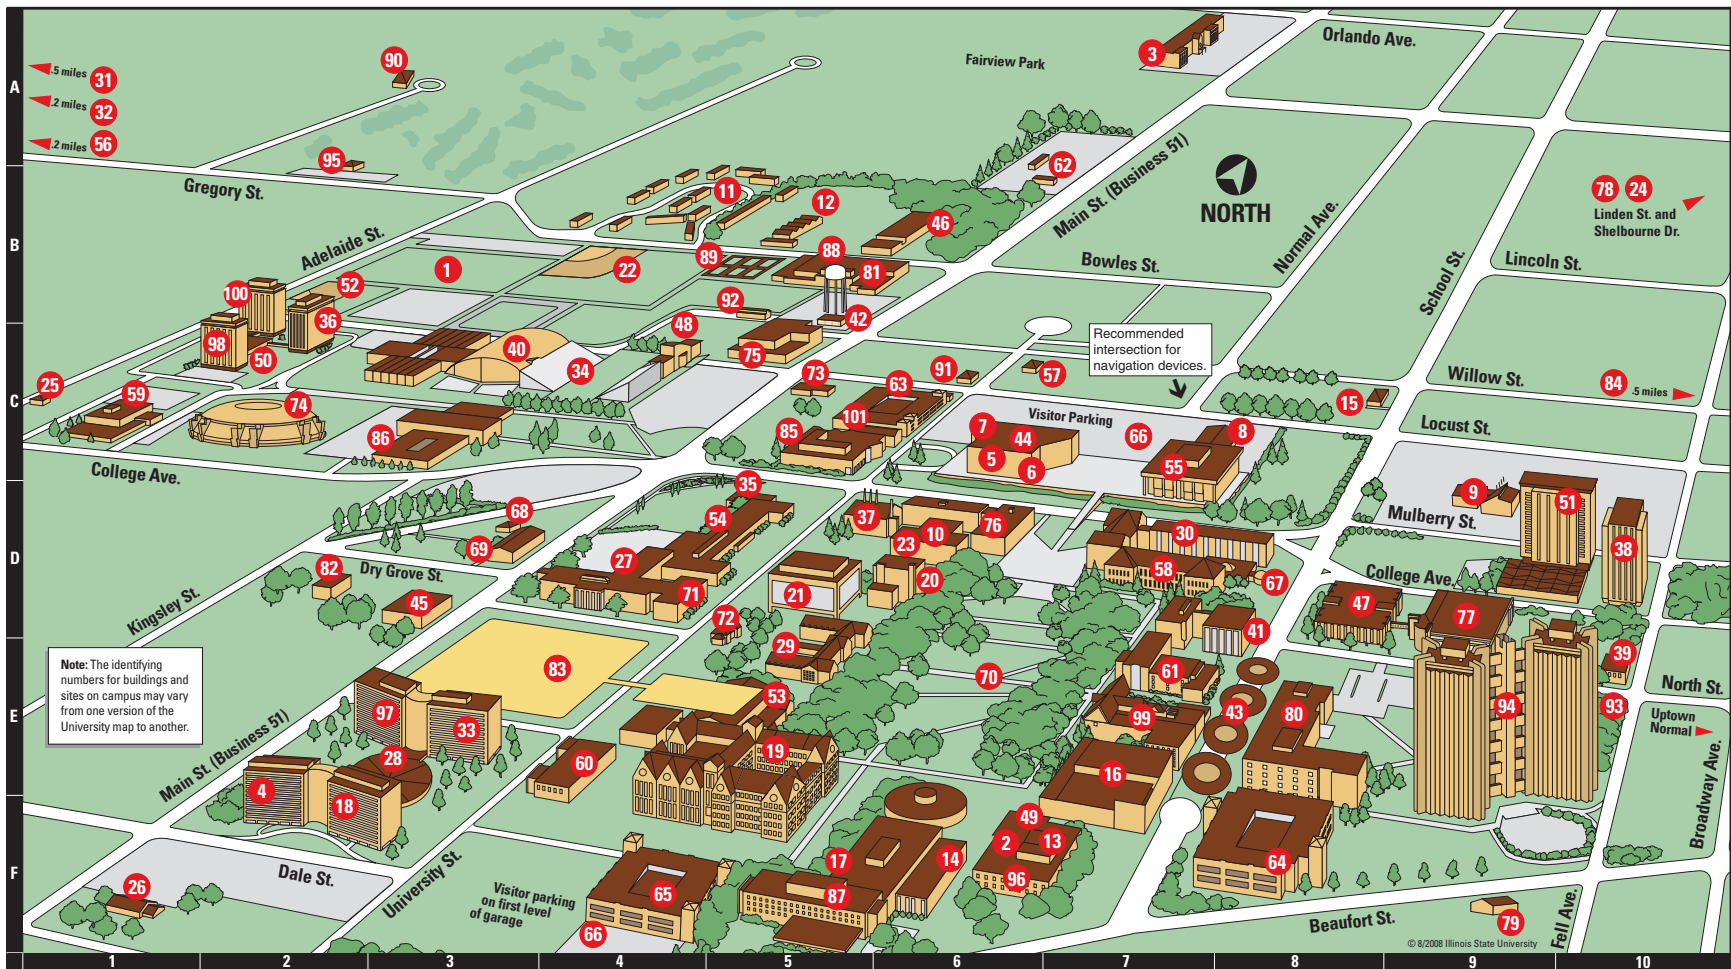

See reverse side for directions to campus and hotel locations.

ILLINOIS STATE UNIVERSITY
Illinois' first public university

- 1 Adelaide Soccer Field B3
- 2 Allen Theatre F6
- 3 Alumni Center A7
- 4 Atkin Hall E2
- 5 Bone Student Center C6
- 6 Braden Auditorium C6
- 7 Brown Ballroom C6
- 8 Bowling and Billiards Center C8
- 9 Campus Religious Center D9
- 10 Capen Auditorium D6
- 11 Cardinal Court B5
- 12 Carter Harris Building B5
- 13 Centennial East F7
- 14 Centennial West F6
- 15 Center for Intercultural Relations C8
- 16 Center for the Performing Arts E7
- 17 Center for the Visual Arts F5
- 18 Colby Hall F2
- 19 College of Business Building E5

- 20 Cook Hall D6
- 21 DeGarmo Hall D5
- 22 Duffy Bass Field B4
- 23 Edwards Hall D6
- 24 Energy House B10
- 25 Eyestone School Museum C1
- 26 Facilities Planning Building F1
- 27 Fairchild Hall D4
- 28 Feeney Dining Center E3
- 29 Fell Hall E5
- 30 Felmley Hall D7
- 31 Gregory Street Property A1
- 32 Gregory Street Complex A1
- 33 Hamilton Hall E3
- 34 Hancock Stadium C4
- 35 Hayden Auditorium D5
- 36 Haynie Hall C2
- 37 Heating Plant D5
- 38 Hewett Hall D10
- 39 Honors Program E10
- 40 Horton Field House C3
- 41 Hovey Hall D8
- 42 Hudelson Building B5
- 43 InExchange E8
- 44 InfoCentre C6
- 45 Instructional Technology and Development Center D3
- 46 John Green Food Service Building B6
- 47 Julian Hall D8

- 48 Kaufman Football Building C4
- 49 Kemp Recital Hall F6
- 50 Linkins Dining Center C2
- 51 Manchester Hall D10
- 52 Marian Kneer Softball Stadium B2
- 53 McCormick Hall E5
- 54 Metcalf School D5
- 55 Milner Library C7
- 56 Motorcycle Driving Range A1
- 57 Motorcycle Safety Program Office C7
- 58 Moulton Hall D7
- 59 Nelson Smith Building C1
- 60 Office of Residential Life Building E4
- 61 Old Union E7
- 62 Parking and Transportation Building, Bill Waller B7
- 63 Parking Garage, North University Street C6
- 64 Parking Garage, School Street F8
- 65 Parking Garage, South University Street F4
- 66 Parking, Visitor C7 and F4
- 67 Planetarium D8
- 68 Professional Development Annex D3
- 69 Professional Development Building D3
- 70 Quad E6
- 71 Rachel Cooper D4
- 72 Rambo House D5
- 73 Recreation Services Building C5
- 74 Redbird Arena C2
- 75 Ropp Agriculture Building C5

- 76 Schroeder Hall D6
- 77 Science Laboratory Building D9
- 78 Shelbourne Apartments B10
- 79 Southeast Chiller Plant F9
- 80 Stevenson Hall E8
- 81 Stroud Auditorium B6
- 82 Student Accounts Building D2
- 83 Student Fitness and Kinesiology Recreation Building (under construction) E4
- 84 Student Recreation Building C10
- 85 Student Services Building C5
- 86 Turner Hall C3
- 87 University Galleries F5
- 88 University High School B5
- 89 University High School Tennis Courts B5
- 90 University (President's) Residence A3
- 91 Vidette Building C6
- 92 Vitro Center B5
- 93 Watterson Dining Center E10
- 94 Watterson Towers E9
- 95 Weibring Golf Club A2
- 96 Westhoff Theatre F6
- 97 Whitten Hall E3
- 98 Wilkins Hall C2
- 99 Williams Hall E7
- 100 Wright Hall B2
- 101 211 North University Street C5

© 2008 Illinois State University